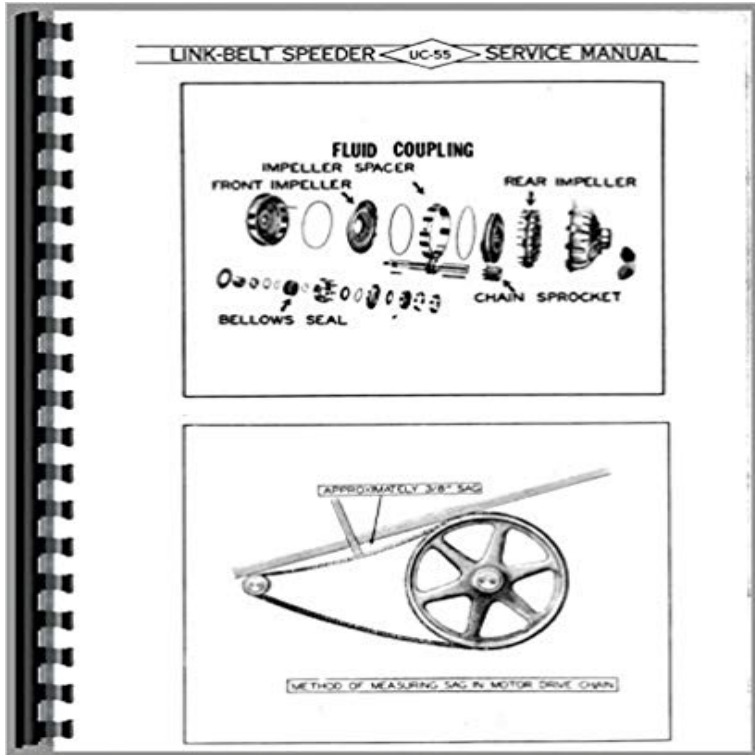

Misc. Tractors Link Belt Speeder LS-50 Drag Link Crane Shovel Clamshell Trench Hoe...Photo Overhaul Chassis Only Service Manual

Our Misc. Tractors Link Belt Speeder LS-50 Drag Link Crane Shovel Clamshell Trench Hoe...Photo Overhaul Chassis Only Service Manual is a high-quality reproduction of factory manuals from the OEM (Original Equipment Manufacturer). Tractor service manuals (tractor shop manual / repair manual) provide detailed service and repair information for your tractor, with step-by-step instructions on how to repair your farm tractor or other machine. Pick one up today and save yourself time and money on any repair!